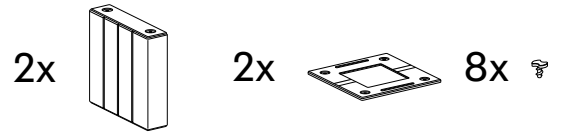

## SUGGESTED CONFIGURATIONS: PROPONOWANE KONFIGURACJE:

CB-36 CUBE  
p. 3

CB-TAB

CB-SEAT

CB-SEAT-M  
p. 4

CB-CONT  
p. 6

CB-SHELV-1

CB-SHELV-3  
p. 9

CB-DESK  
p. 18

CB-DESK-2

CB-DESK-H

CB-DESK-2H

CB-COUNTER

CB-LEC

[SEE THE ANIMATION >>](#)

CB-36 CUBE

1

2

\*Optional key (nail protector)  
Opcjonalny klucz (ochrona paznokci)

3

4

CB-SEAT-M

1

2