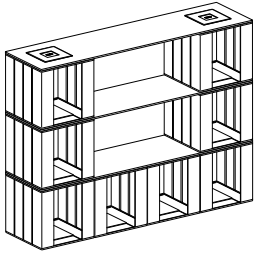

8x 1 - 4

6

**NOTICE:** shelving units higher than 1 m must be fixed to the wall.  
**UWAGA:** regaty wyższe niż 1 m muszą być przymocowane do ściany.

CB-SHELV-3

7

8

CB-SHELV-3

9

10

CB-SHELV-3

11

12

CB-SHELV-3

13

CB-SHELV-3

14

CB-SHELV-3

15

CB-SHELV-3

16

**NOTICE:**  
 Shelving units higher than 1 m must be fixed to the wall.  
 The product does not come with wall screws - different types of walls require different types of fasteners; always use screws and bolts suitable for the walls in a given room.